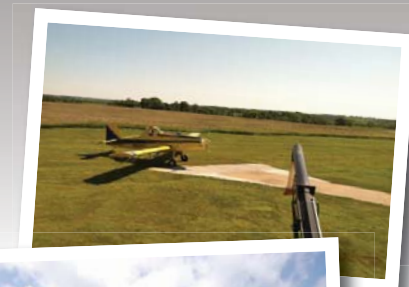

Aerial Seeding of Cover Crops

BENEFITS OF AERIAL APPLIED COVER CROPS

- Seed into Standing Corn, Soybeans, Wet, or Dry Ground
- Erosion Control
- Limit Nitrogen Leaching
- Suppress Weeds
- Grazing Potential
- Wildlife Habitat
- Increase Soil Organic Matter
- Reduce Soil Compaction
- Able to Cover Many Acres in Limited Time Window

EQUIPMENT USED

- Two 402B AirTractors, a 502B AirTractor, and a Cessna 188
- One Custom Auger Truck (loads planes in under 2 minutes)

Seeding Rates from #10-#100 or more per acre.

Application costs vary depending on seeding rates and proximity of loading site.

For more information, please visit these websites...

Practical Farmers of Iowa: <http://www.practicalfarmers.org/programs/Field-Crops_cover.php>

Midwest Cover Crop Council: <http://www.mccc.msu.edu/>

www.agritechaviation.com

P.O. Box 291 | Indianola, Iowa 50125 | Office: 515-961-4026