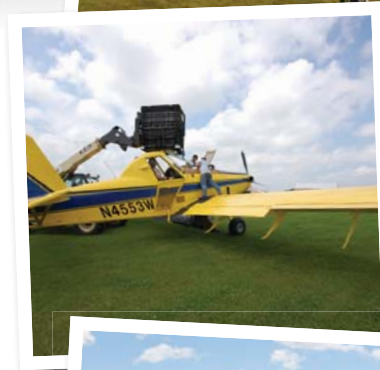

Aerial Seeding of Cover Crops

BENEFITS OF AERIAL APPLIED COVER CROPS

- Seed into Standing Corn, Soybeans, Wet, or Dry Ground
- Erosion Control
- Limit Nitrogen Leaching
- Suppress Weeds
- Grazing Potential
- Wildlife Habitat
- Increase Soil Organic Matter
- Reduce Soil Compaction
- Able to Cover Many Acres in Limited Time Window

EQUIPMENT USED

- Two 402B AirTractors, a 502B AirTractor, and a Cessna 188
- One Custom Auger Truck (loads planes in under 2 minutes)

Seeding Rates from #10-#100 or more per acre.

Application costs vary depending on seeding rates and proximity of loading site.

For more information, please visit these websites...

Practical Farmers of Iowa: <http://www.practicalfarmers.org/programs/Field-Crops_cover.php>

Midwest Cover Crop Council: <http://www.mccc.msu.edu/>

www.agritechaviation.com

P.O. Box 291 | Indianola, Iowa 50125 | Office: 515-961-4026